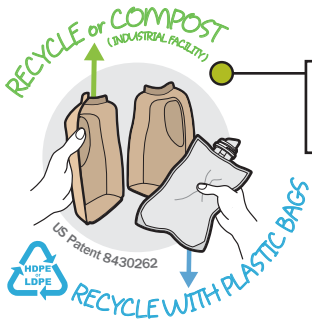

ecologic™

packaging the earth can live with

America's first molded fiber bottle

More bottles shipped per truck

- ✓ Stack shells and flat pouches

Split side to separate and recycle or compost

Bottle

- ✓ Industry standard finishes
- ✓ Compatible with standard fill lines
- ✓ Flat, stable bottom

Molded fiber shell

- ✓ Disruptive, on-shelf differentiation
- ✓ Made from 100% recycled cardboard and old newspaper
- ✓ Comfortable hand grip
- ✓ Water resistant
- ✓ Recyclable and compostable, ASTM D 6868

Inner pouch

- ✓ Up to 70% less plastic than plastic bottles
- ✓ Made from single resin, non-laminated PE
- ✓ Recyclable with plastic bags or produces low volume waste

Specifications	750 mL	1.5 L	3 L	32 fl oz / 1 L	32 fl oz / 1 L	50 fl oz / 1.5 L
Bottle dimensions: (Width x Depth x Height)	3.4" x 3.2" x 12.0"	6.3" x 6.0" x 6.0"	6.3" x 6.3" x 9.7"	4.3" x 3.6" x 11"	4.7" x 3.7" x 9.8"	5.6" x 4.1" x 10.7"
Average bottle weight:	68g	118 g	135g	75g	87g	103g
Molded fiber shell	46g	76g	91g	52g	51g	64g
Pouch & spout	22g	42g	44g	23g	36g	39g
Finish:	30mm ROPE	110/400		28/400	51/400	
Pouch film options:	Food, medical grade #2 HDPE or #4 LDPE Chemical compatible, hot fill up to 220°F and high oxygen barrier EVOH or Nylon optional					
Performance						
Moisture resistance:	Shape intact & no wrinkle (after 6hrs underwater)					
Capper torque:	N/A	≤ 40 in/lbs	≤ 40 in/lbs	16-20 in/lbs	≤ 40 in/lbs	
Top load pressure:	≤ 25 lbs	≤ 30 lbs	≤ 30 lbs	≤ 25 lbs	≤ 25 lbs	
Bottom drop test:	No leakers, case & individual bottles dropped from 24"					
Fill:	750 ml	Dependent on density		32 fl oz		50 fl oz
ISTA 3E:	Pending				Passed	
Required Secondary Packaging (RSC)						
Case dimensions:	12.44" x 9.75" x 12.25"	19.63" x 12.63" x 6.25"	18.9" x 6.5" x 9.8"	11.5" x 9.1" x 12.0"	11.7" x 9.7" x 10.1"	12.9" x 11.7" x 11.1"
Partition:	Z	None	U	Z	Z	Z
Strength:	200# 32 ECT	200# 32 ECT	32 ECT	275# 44ECT	275# 44 ECT	275# 44 ECT
Bottles per case:	12	6	3	6	6	6
Cases per pallet:	60	49	70	68	64	48