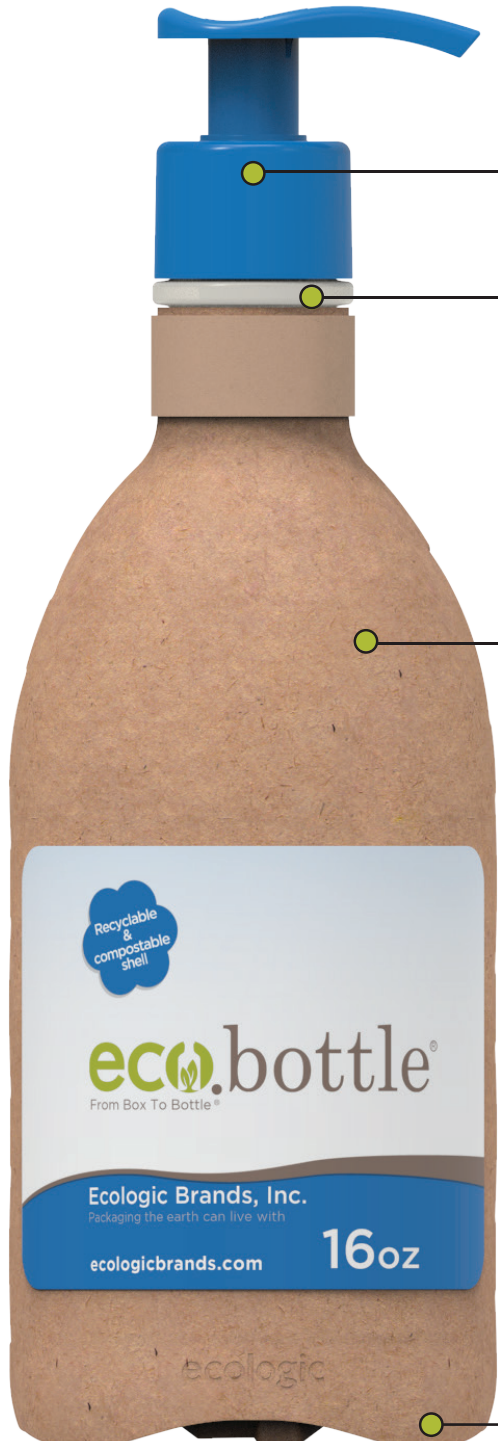

ecologic™

packaging the earth can live with

the world's first Box To Bottle®

Personal care

Beverages

Home cleaning

Product versatility

Inner liner

- ✓ 70% less plastic than plastic bottles on average
- ✓ Recyclable or produces low volume waste
- ✓ Can be made of Post-Consumer Plastic

Molded fiber shell

- ✓ Compostable
- ✓ Recyclable
- ✓ Made from 100% recycled cardboard and old newspaper
- ✓ Offers consumers function and durability
- ✓ Water resistant
- ✓ Comfortable hand feel
- ✓ Disruptive, on-shelf differentiation

Split side to separate and recycle or compost

Flat stable bottom

Stacking empty shells & liners

- ✓ More bottles shipped per truck

Patented Technology

US Patents 10005605B2, 8807377, 8430262, 9452857

Outer shell:
Recyclable or
compostable,
ASTM D 6868

Inner liner:
70% less plastic vs.
plastic bottles on
average and recyclable

Specifications	16oz eco.trigger	16oz eco.bottle®	16oz eco.pump
Bottle dimensions: (Width x Depth x Height)	3" x 3" x 7.6"	3" x 3" x 7.6"	3" x 3" x 7.6"
Average bottle weight:	39g	39g	39g
Molded fiber shell	26g	26g	26g
Liner	13g	13g	13g
Finish:	28/400, 28/410, 28/415 (caps not included)		
Product applications:	Liquid products	Liquid or dry products	Liquid products
Liner resin options:	100% Virgin or 100% PCR, HDPE or LDPE, or blend (formulation and compatability testing is responsibility of the customer)		
Performance			
Moisture resistance:	Shape intact & no wrinkle (after 6hrs underwater)		
Capper torque:	≤ 13 in/lbs		
Top load pressure:	≤ 50 lbs		
Bottom drop test:	No leakers (case & individual containers dropped from 30")		
Fill:	Compatible with most standard fillers, labelers, and cappers (no significant change parts required)		
Vibration/ Compression:	Passed ISTA 3E (in approved RSC & full pallet)		
Required Secondary Packaging (RSC)			
Case dimensions:	37.75" x 23.25" x 16.0625"		
Partition:	none		
Strength:	200# Kraft		
Bottles per case:	196		
Cases per pallet:	12		